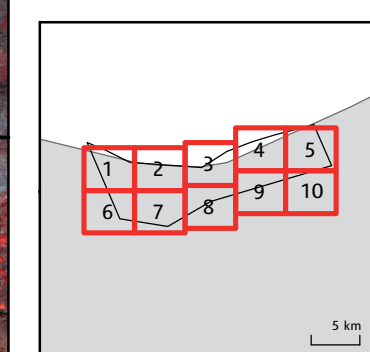

CRC 806

Morocco  
QuickBird  
Pan-sharpening  
4-2-1  
(Jul/Aug 2008)  
Sheet 1/10

UTM 30 N 1:10,000