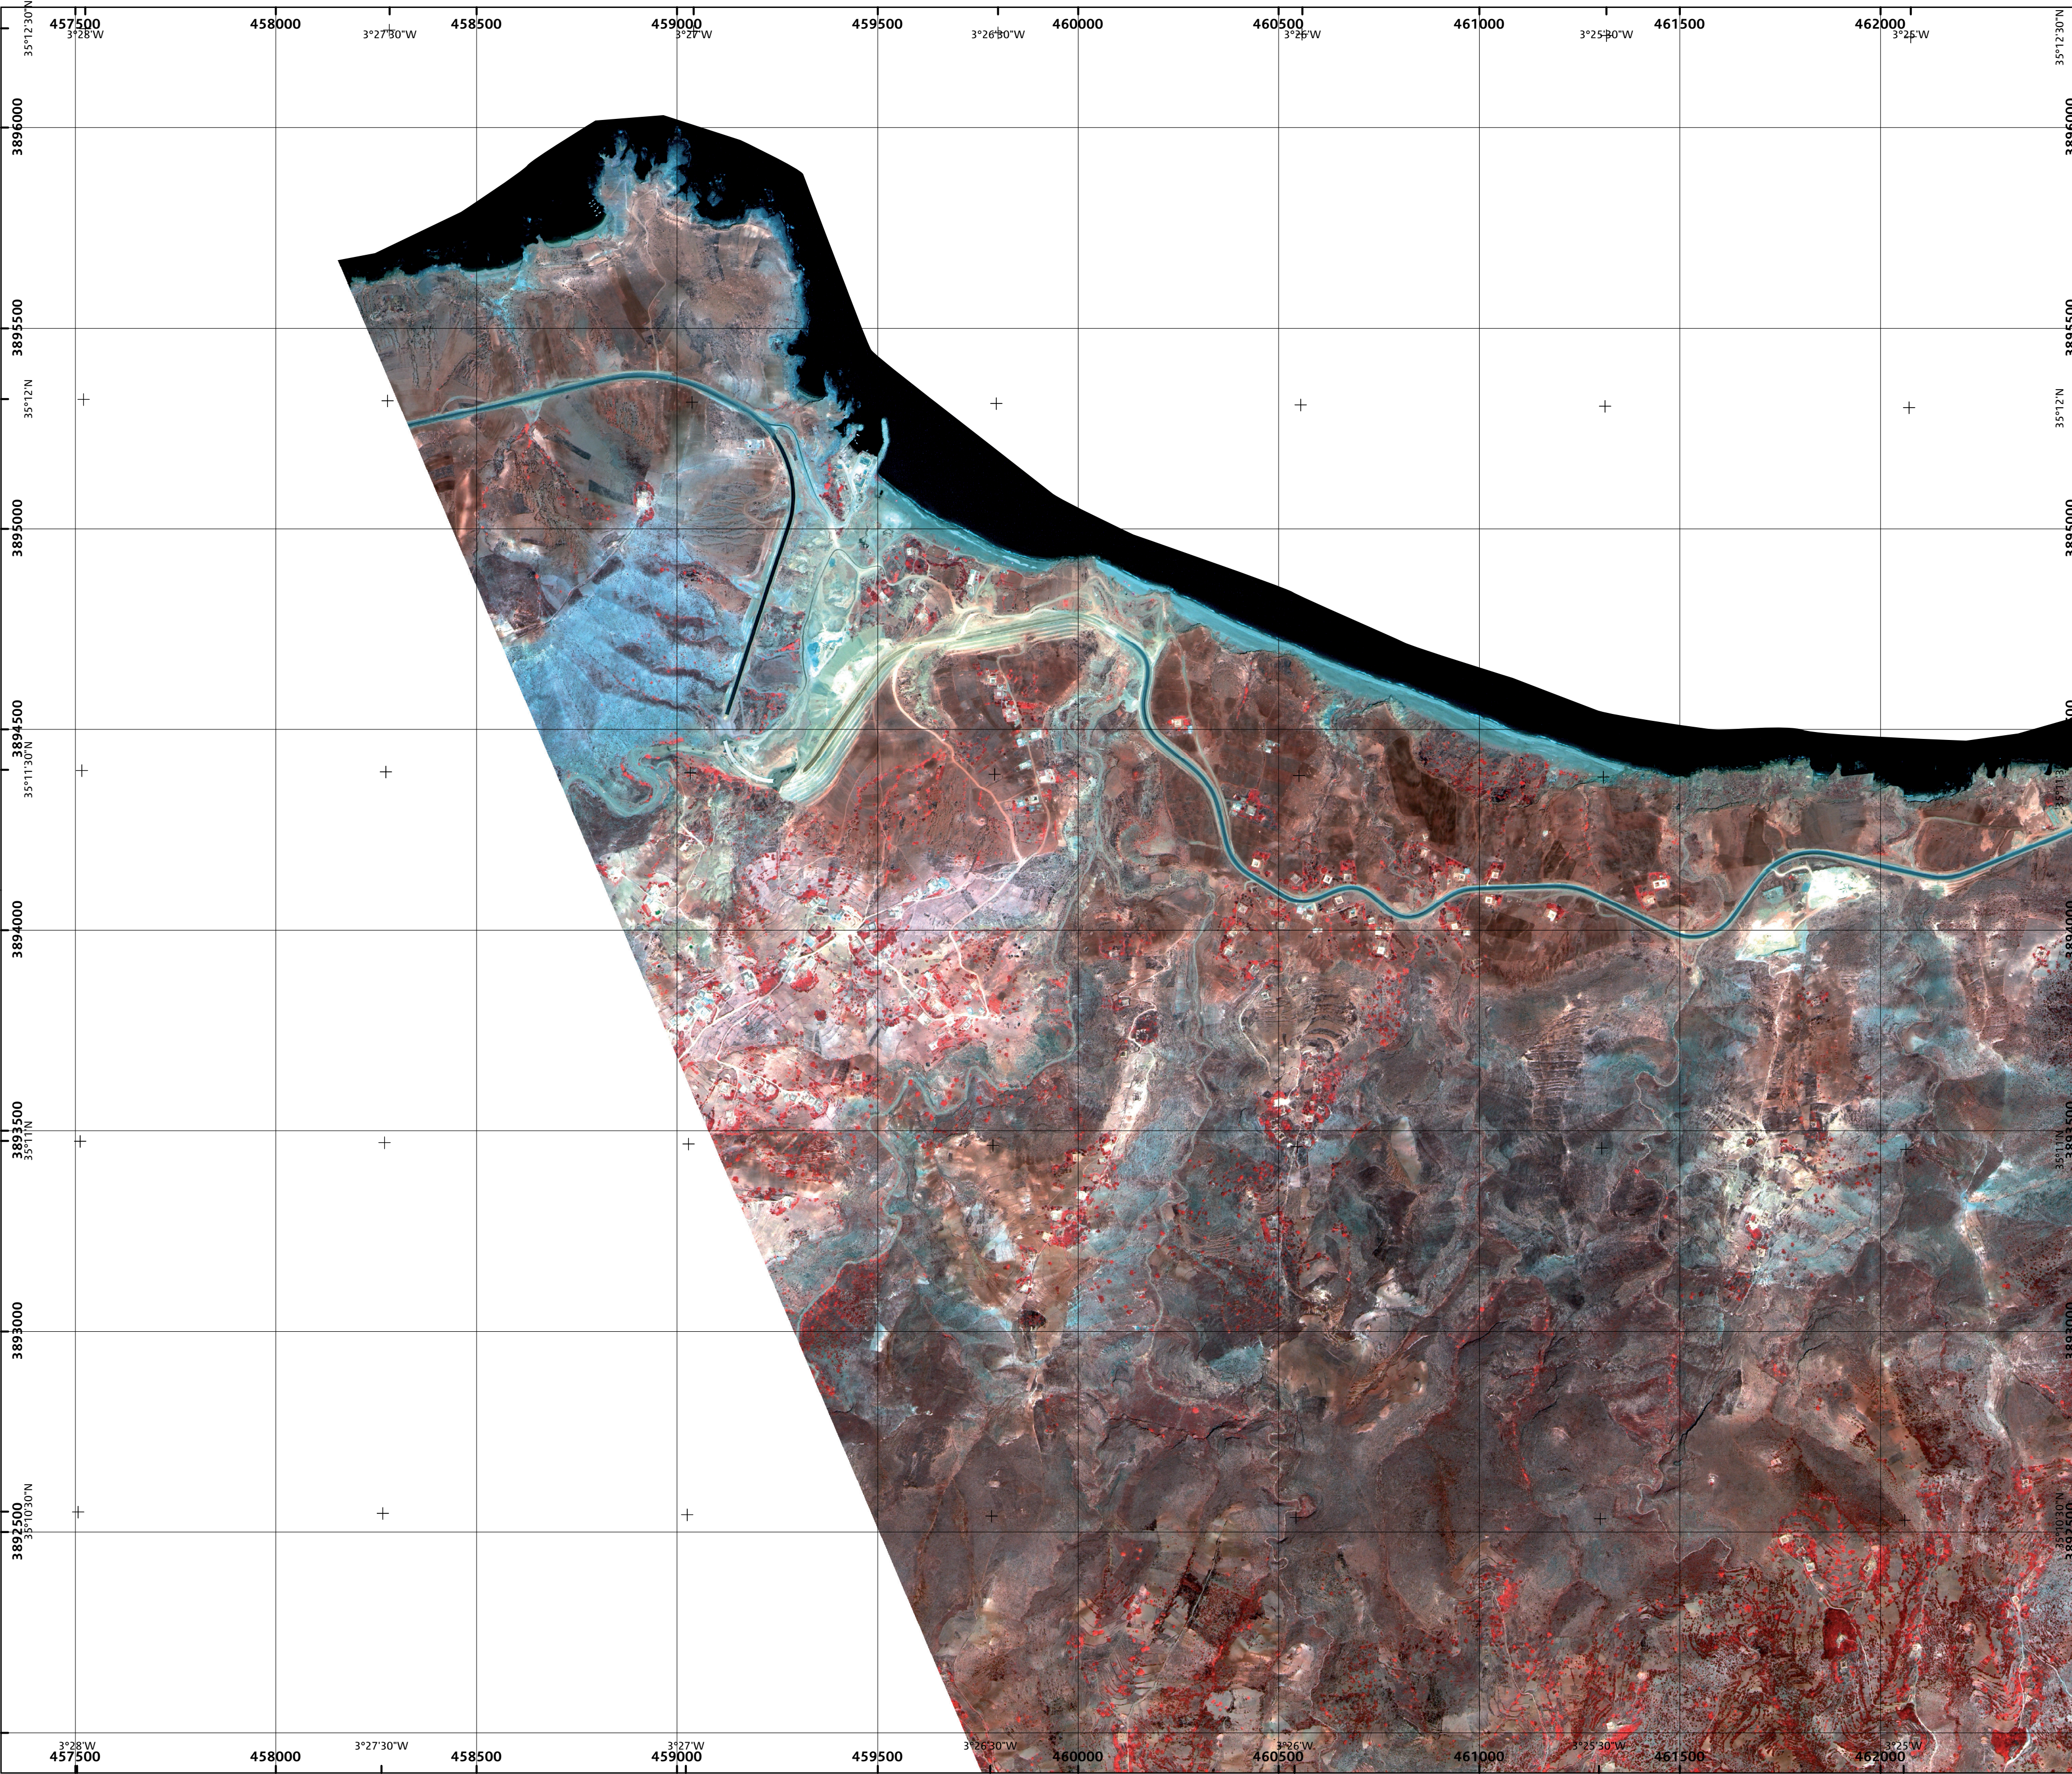

CRC 806

Morocco  
QuickBird  
Pan-sharpening  
4-2-1  
(Jul/Aug 2008)  
Sheet 1/10

UTM 30 N 1:10,000